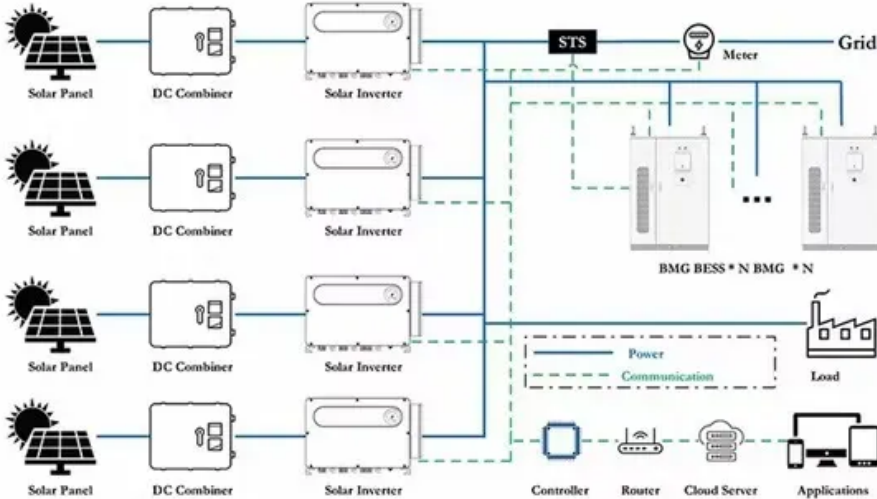

How much power does the winch inverter need

Overview

The average winch power consumption ranges from 30-150 amps during use. Winching can draw power for 10-20 seconds on average. Understanding the formula: $\text{Watts} = \text{Amps} \times \text{Volts}$ is crucial for calculations.

How much power does the winch inverter need

[need advice on how big of an inverter I need to run a 110V AC winch](#)

A safe bet is an inverter that can do at least 3000W peak to start the motor and at least 1500W continuous. That should cover basically any typical 120V appliance.

How Many Amps Does a Winch Draw? How to

An electric winch can draw at least 60 amps when it's reeling without a load, and it will draw more current depending on the weight it's handling. For

What size inverter do I need? - Keeper Products

How much power does the winch inverter need

MUCH Definition & Meaning

The meaning of MUCH is great in quantity, amount, extent, or degree. How to use much in a sentence.

A power inverter is a piece of equipment that converts low-voltage DC (direct current) power to standard household AC (alternating current) power. An Inverter lets you to operate electrical appliances and