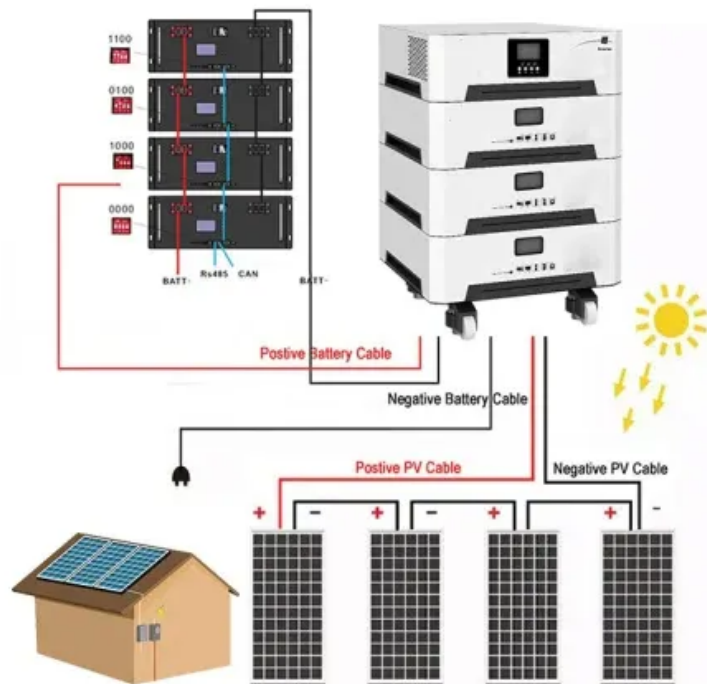

How much solar power is needed to use 100W of electricity

Overview

Equal to about four to seven 400W solar panels. ~500 to 1,000W should power most lights, outlets, and small RV appliances. Pair this with the right solar generator and you'll easily create a solar powered RV.