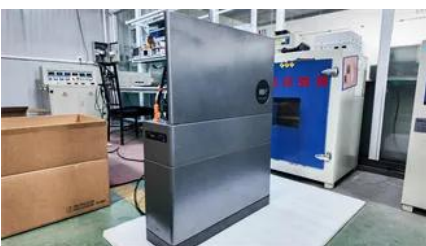

Hoists , McMaster-Carr

Choose from our selection of electric hoists, manual hoists, and more. Same and Next Day Delivery.