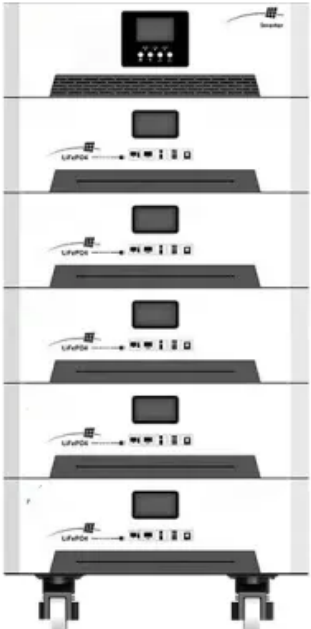

How to install photovoltaic panel clamp quickly

Positive

Back

How to install photovoltaic panel clamp quickly

SOLAR CONNECTIONS KIT INSTALLATION

MAKE SURE THE EDGE OF THE SOLAR PANEL MODULE IS TIGHTLY UP AGAINST THE CENTER SHANK OF THE POWERBOLT. USE THE CABLE MANAGEMENT HOOKS AS NECESSARY, FOR

When installing a photovoltaic (PV) system, the proper selection and use of solar mount end clamp and mid clamp accessories are essential for

[Get Android apps & digital content from the Google Play Store](#)