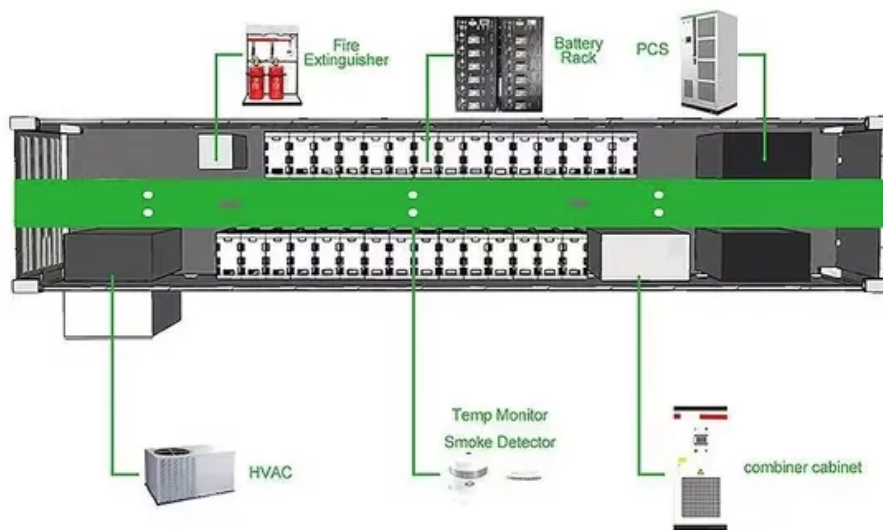

Hungarian communication base station energy storage system 215kWh

Hungarian communication base station energy storage system 215k

[Planning and design of energy storage system for Hungarian](#)

In this region, the communication base stations are equipped with energy storage systems with a rated capacity of 48 kWh and a maximum charge/discharge power of 15.84 kW.