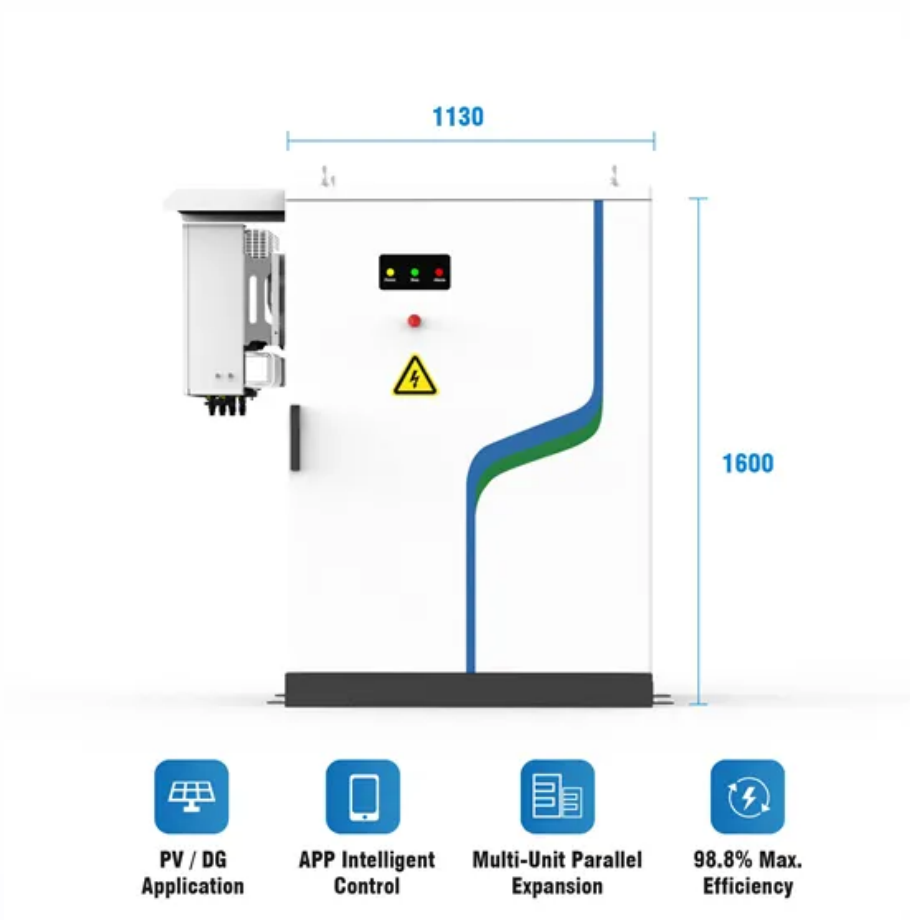

Indonesia s large emergency energy storage power plant

Overview

Indonesia's plan to develop a 100-gigawatt (GW) solar plus battery energy storage system (BESS) program, with an initial 13GW rollout to replace diesel power plants, represents a significant shift in how the country generates electricity and addresses energy supply challenges.