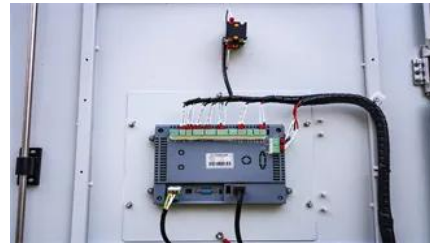

Sign in to your account

Sign in to manage your Microsoft account and access free online services like Outlook, Word, Excel, and PowerPoint securely from any device.