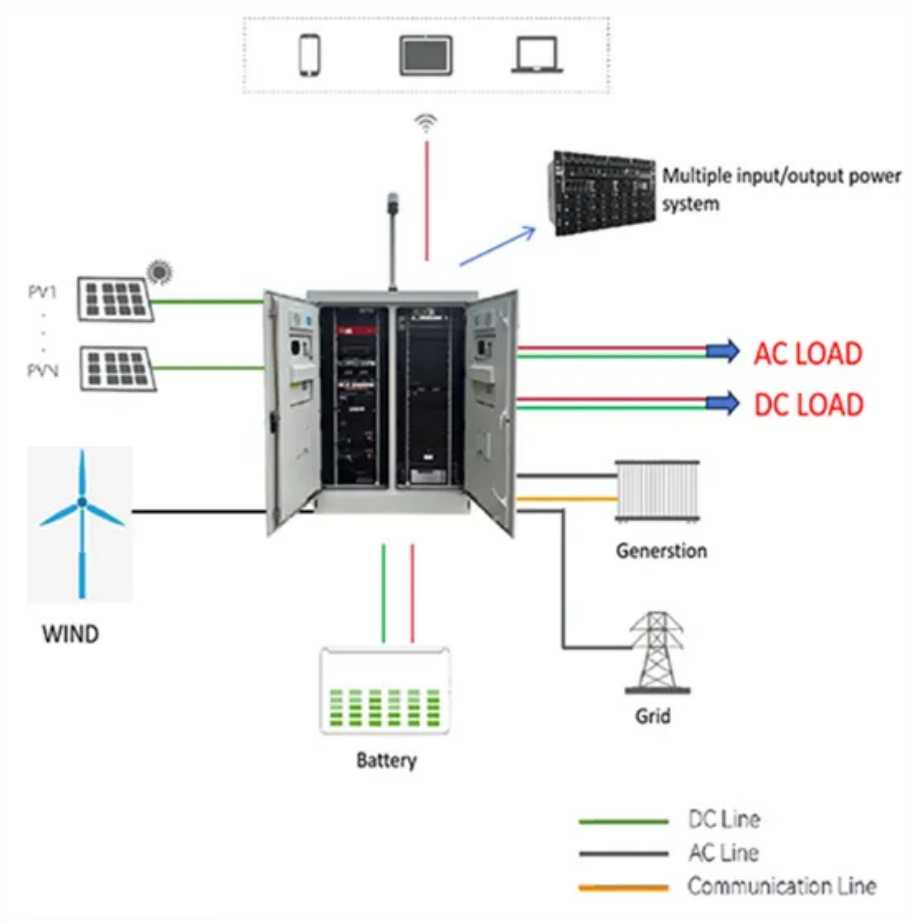

Lilongwe Mine Uninterruptible Power Supply Price