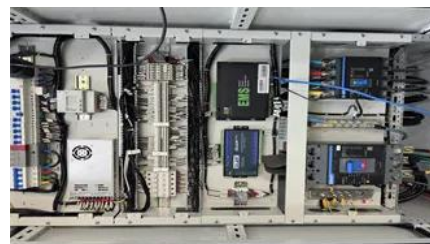

Things to Do in Lilongwe (2026)

Based in Lilongwe, you can visit the Lilongwe Wildlife Centre and Nature Sanctuary for walking trails and wildlife, explore the bustling Old Town Market for local crafts and produce, or take