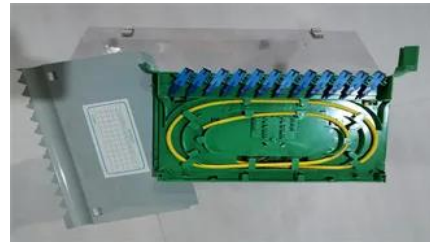

[Performance evaluation of 830 kWp grid-connected photovoltaic](#)

The overall performance of the 830 kWp ground-mounted grid-connected PV power plant at Kamuzu International Airport in Malawi has been evaluated on monthly and yearly basis over the monitoring