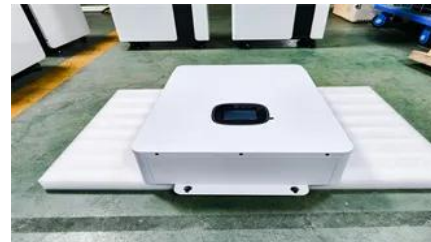

[10KWh/ 20KWh/ 30KWh/40KWh Indoor Photovoltaic Energy Cabinet](#)

It adopts a modular design, compatible with multi-source input and output of mains, photovoltaic, and energy storage, and can be flexibly configured according to scene requirements to provide