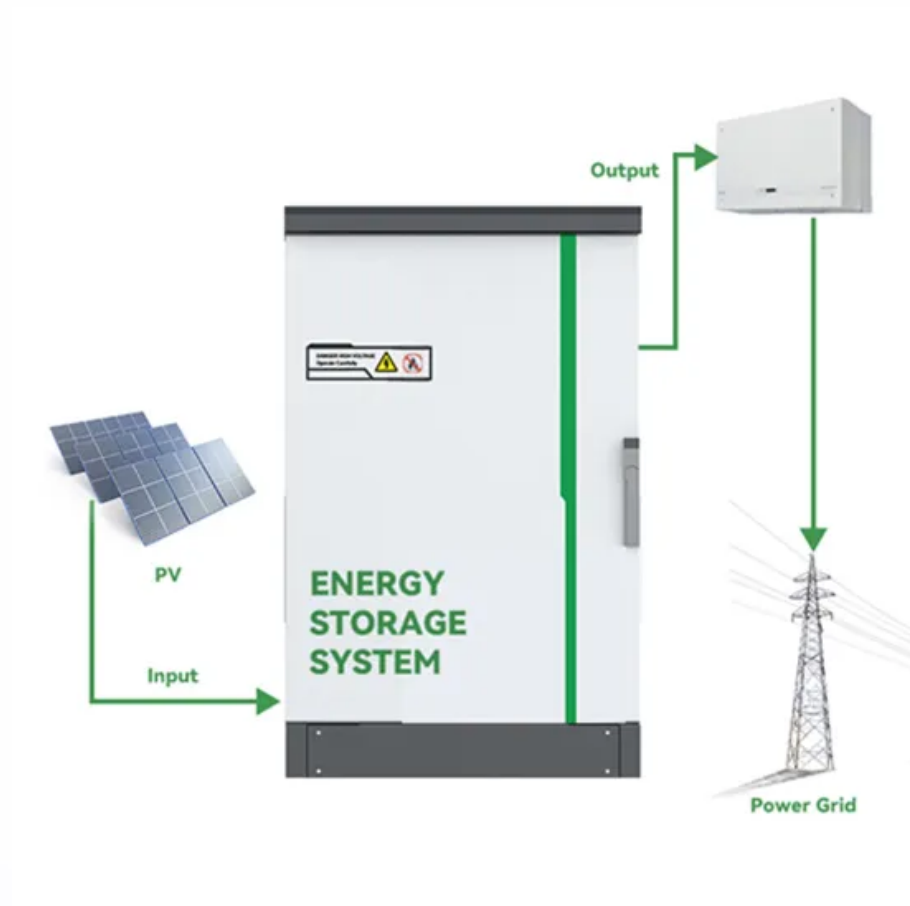

## Mobile solar container energy storage system Standards

---

### Solar container system technical standards

At its core, a solar power container is a mobile solar power station engineered inside a standard ISO shipping container. The structure is rugged, transportable, and weather-resistant,

### Mobile solar container range

Hybrid performance with a generator or an Energy Storage System makes the ZSC mobile solar containers as part of a microgrid solution. With paralleling capabilities with other energy sources,

### [Express officially delivered the world's second-generation container](#)

Recently, KUB officially delivered the world's second-generation container energy storage system, opening a new era of mobile energy. The product uses a modular design, put into a 33 cubic