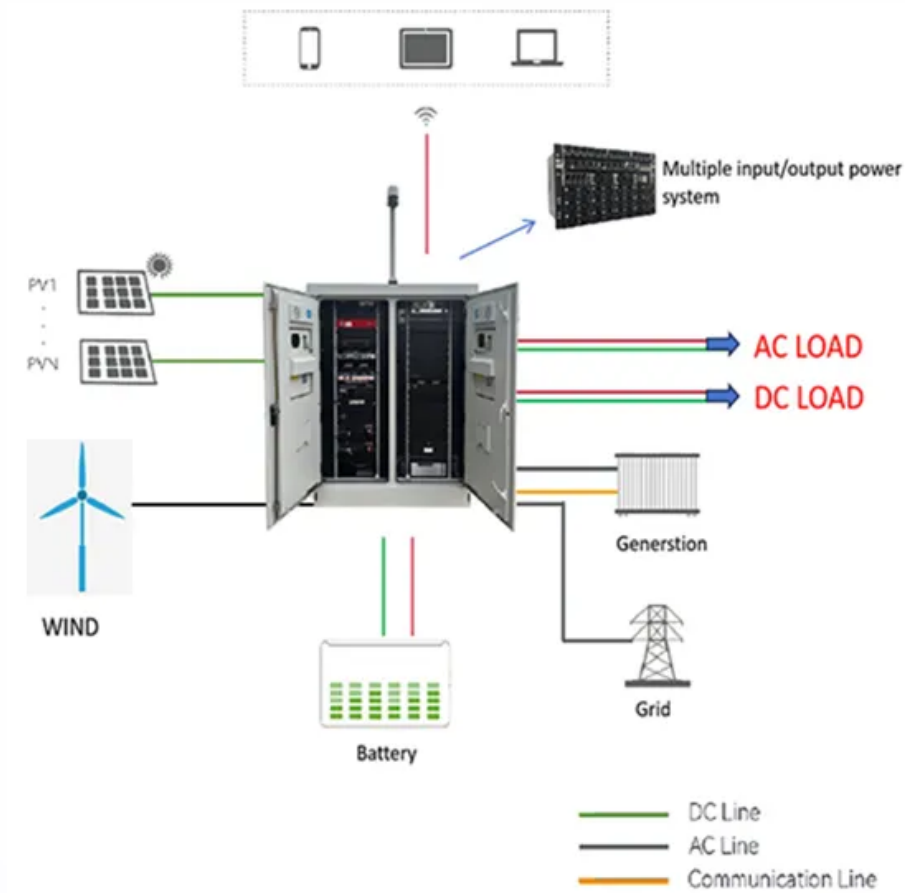

## Overview

---

If you're exploring solar energy or building an off-grid power system, a 12v inverter is your gateway to efficient energy conversion. This guide explains how these compact devices bridge the gap between low-voltage DC power and everyday AC appliances - think of them as translators.