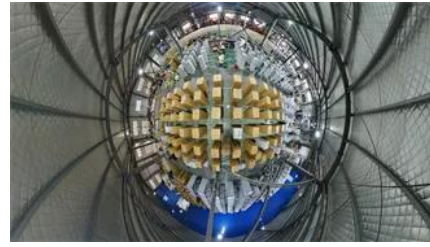

North Africa solar container communication station EMS Power Gen

Portable Solar Power Containers for Remote

Solar containers provide a complete package of power generation with military-grade robust protection. They are not just solar panels in a box;

[Solar container communication station EMS Engineering](#)

Let's explore how solar energy is reshaping the way we power our communication networks and how it can make these stations greener, smarter, and more self-sufficient.

CURRENT STATE OF SOLAR CONTAINER TECHNOLOGY IN

As of July 2024, South Africa had 2,287 of installed utility-scale PV solar power capacity in its grid, in addition to 5,791 MW of rooftop solar and 500 MW of CSP.