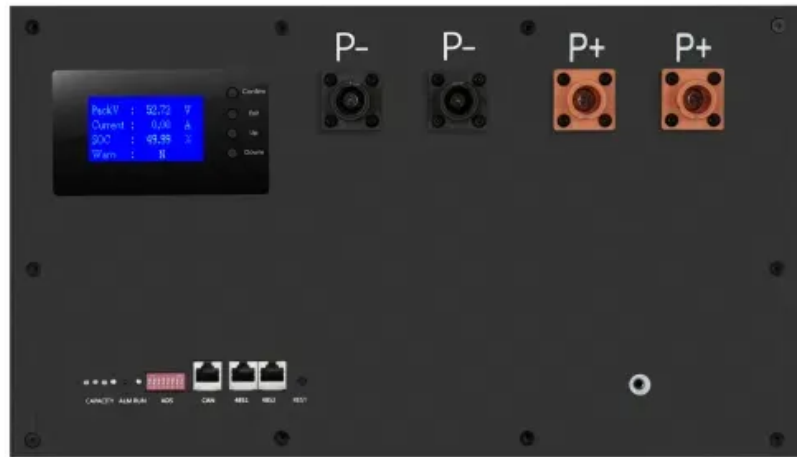

Northeast Server Rack 1500V