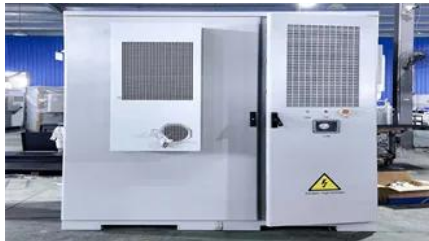

AZE's outdoor battery system is tailored for small to medium-sized commercial and industrial (C&I) energy storage applications. Its modular design not only