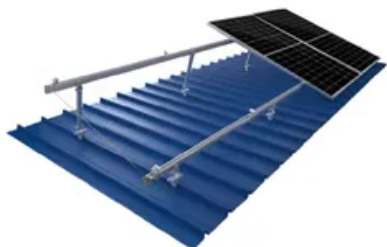

# Outdoor portable 1kWh power supply

TILE ROOF SOLAR MOUNTING SYATEM

STANDING SEAM ROOF SYATEM

ADJUSTABLE TILT FLAT ROOF SYATEM

TRIANGLE FLAT ROOF SYATEM