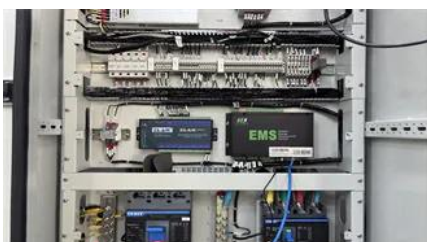

Integrated Outdoor Telecom Cabinet Manufacturers

Our integrated cabinet enclosures are versatile and can be tailored to meet the specific needs of your project, ensuring that your equipment is protected and