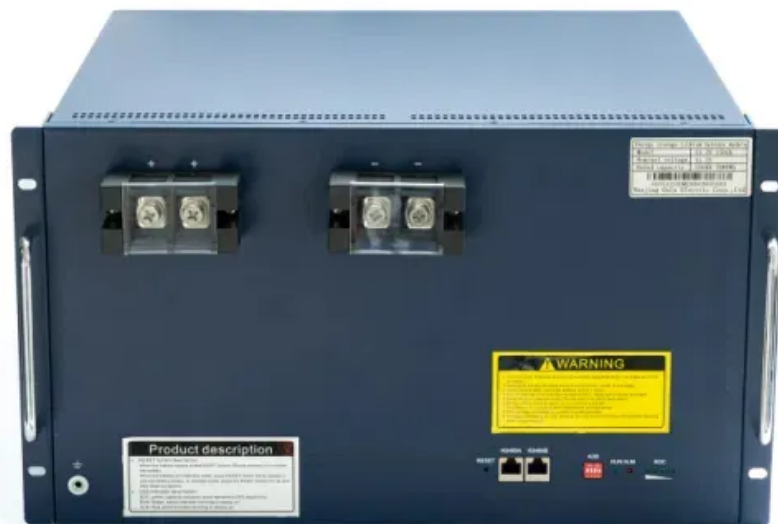

# Palau DC inverter construction

### Solar ESS Success Story

Dynamic Power Adjustment: The EMS (Energy Management System) dynamically adjusts PV inverter output based on battery capacity. Excess energy is stored in

[Palau , History, Map, Flag, Population, Language, & Facts , Britannica](#)