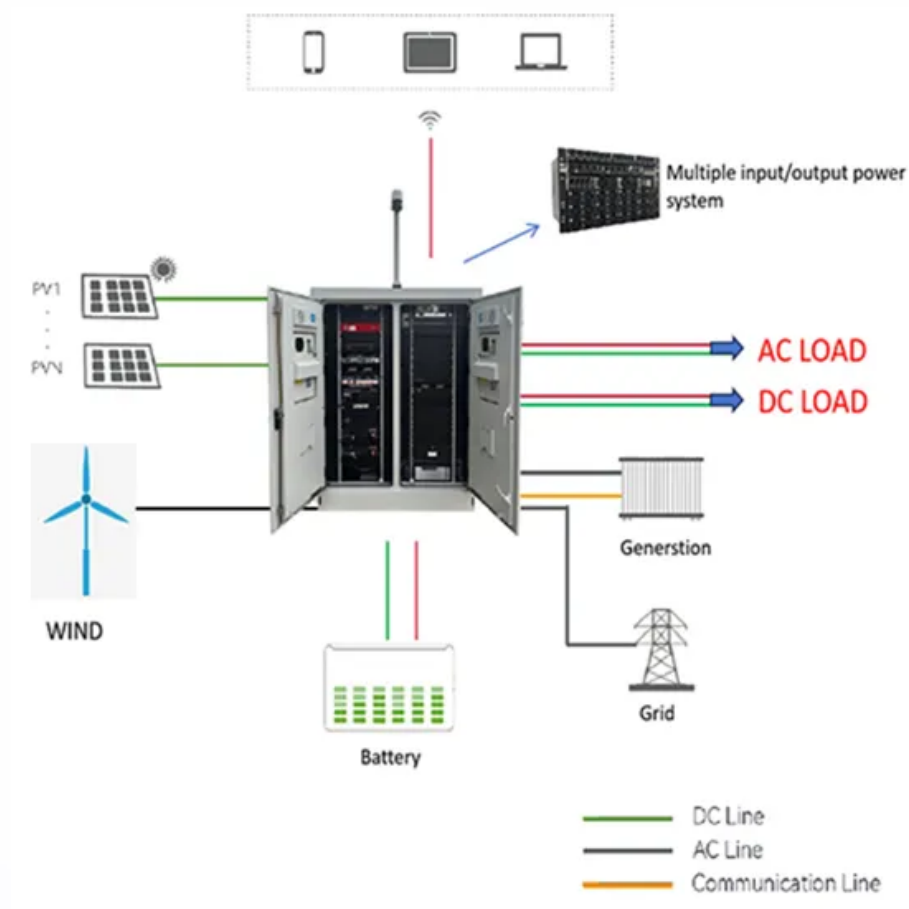

## Overview

---

Half-cut PERC+ cells reduce resistive losses, improve shade tolerance, and increase overall module efficiency, especially in high-heat or low-light conditions.