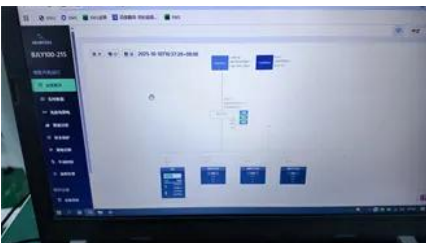

PLUG Stock Quote Price and Forecast , CNN

View Plug Power Inc. PLUG stock quote prices, financial information, real-time forecasts, and company news from CNN.