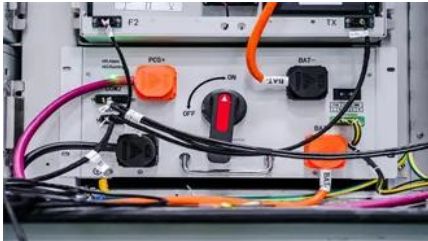

Port Louis New Energy Storage solar

[Can't join Homegroup after leaving it from Win 8.1 computer](#)

The printer is connected to a USB port on a Windows 7 computer with a Homegroup setup, documents, Photos and Printer sharing turned on. There are two other computers; a Windows