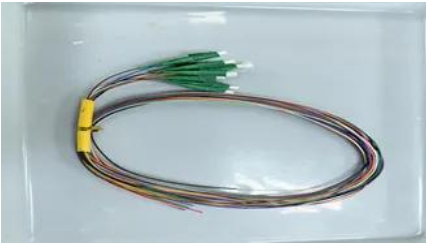

[Port Moresby container photovoltaic energy storage installation](#)

Expert in energy storage system capacity planning, energy storage system maintenance, battery lifespan optimization, solar power generation standards, and solar PV policy guidance. Request an