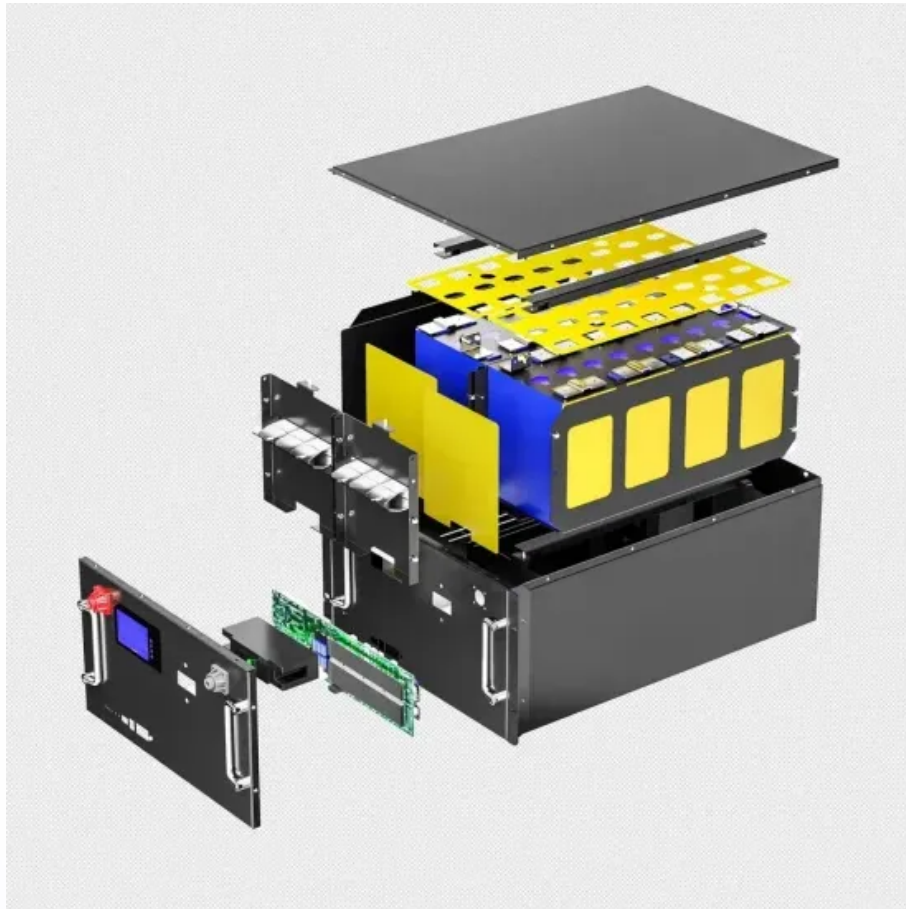

Port Moresby Power Storage System Manufacturer

Overview

GETON CONTAINERS specializes in large-scale photovoltaic power plants, custom folding solar containers, solar inverters, and energy storage systems for commercial, industrial, and utility applications across Southern Africa.

Port Moresby Power Storage System Manufacturer

Trouble with my surface

Make sure your Surface is turned off and plugged in, and then insert the USB recovery drive into the USB port. Press and hold the volume-down button while you press and release the