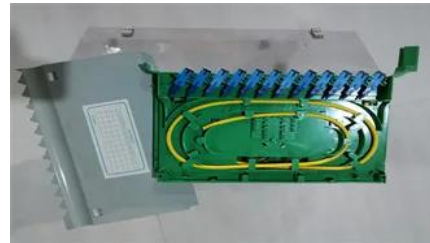

About Qatar , All Information in one place

Qatar is a young destination with a rich heritage, that will leave you wanting more. It's where the desert sands meet the ocean and where ancient traditions, and modern wonders live side by side. Discover