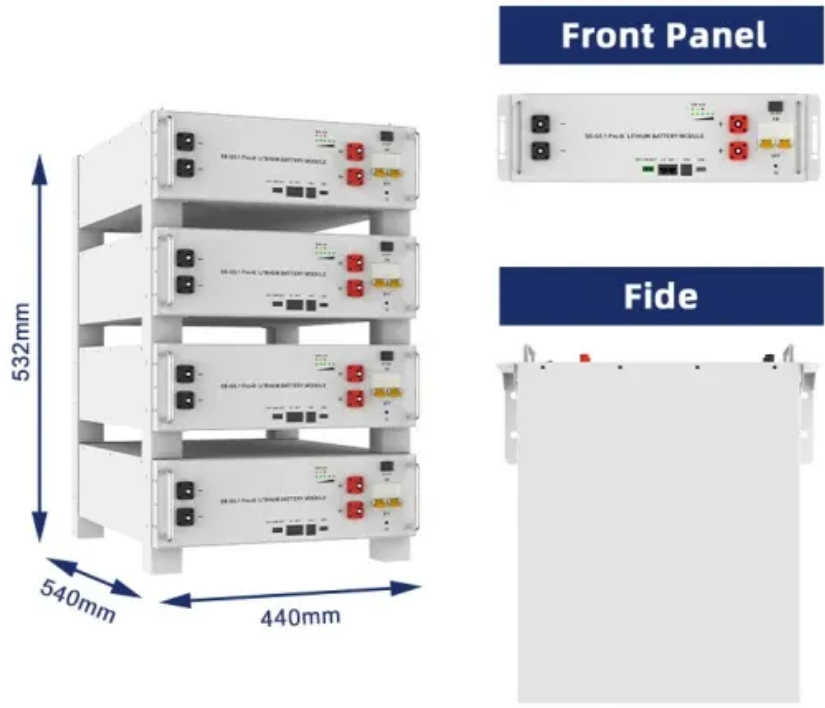

Resort Smart Photovoltaic Energy Storage Container 2MW Genuine Product Guaranteed

Resort Smart Photovoltaic Energy Storage Container 2MW Genuine

[How to resort a MultiIndex DataFrame by second level](#)