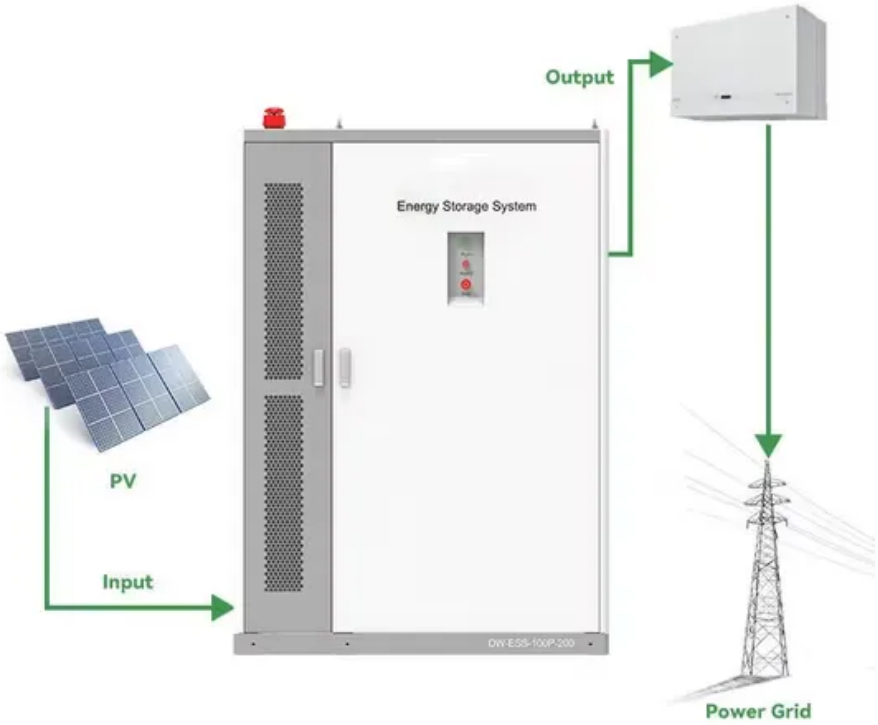

Rooftop circular solar telecom integrated cabinet lithium-ion battery

Rooftop circular solar telecom integrated cabinet lithium-ion batter

[27 Best Bars And Lounges In San Leandro . OpenTable](#)

Perched high above the bustling 4th street, it provides breathtaking views that complement its contemporary-chic vibe. Guests adore the "amazing views of the city and bay," while indulging in