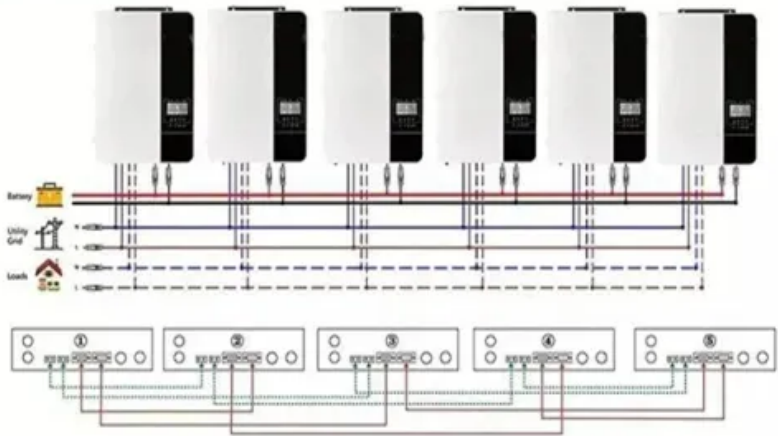

# Rural rooftop solar power generation routine

**Parallel** (Parallel operation up to 6 unit (only with battery connected))

**AC input wires**

**AC output wires**