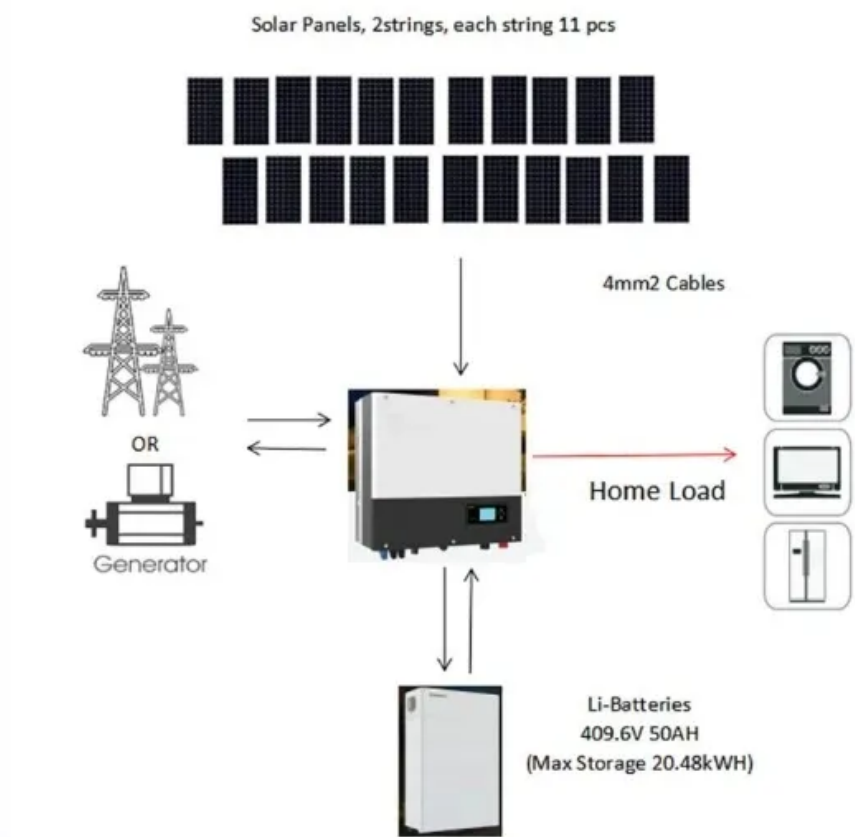

Sale of 10mwh solar energy storage cabinet for port use