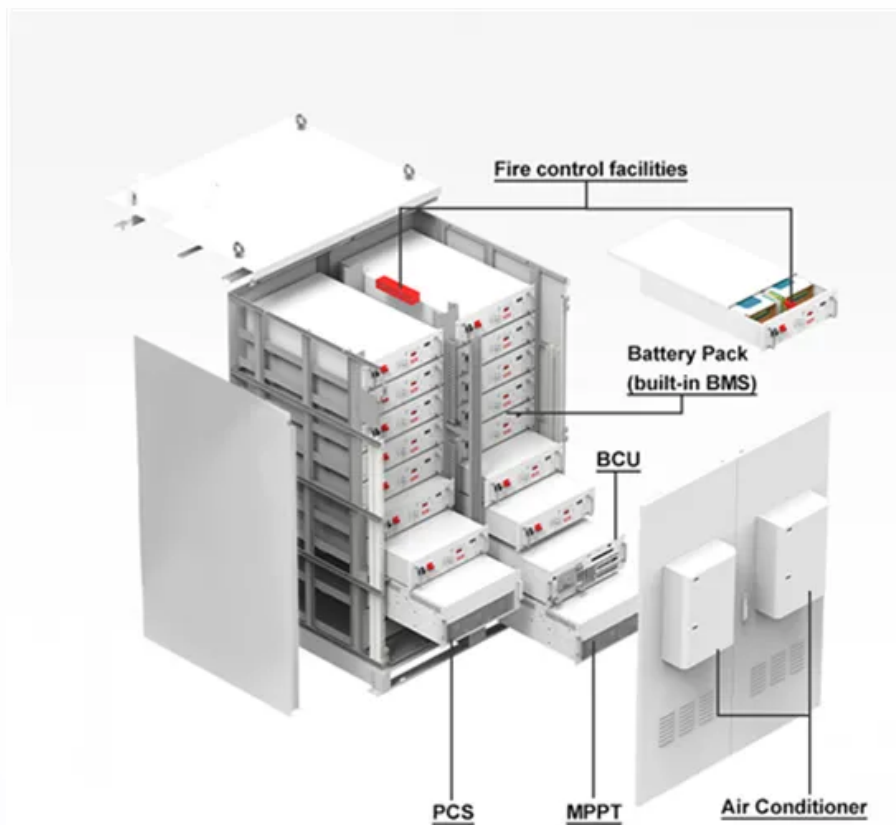

San Marino Photovoltaic Folding Containerized Automatic Type for Tunnels

Overview

High-efficiency Mobile Solar PV Container with foldable solar panels, advanced lithium battery storage (100-500kWh) and smart energy management. Ideal for remote areas, emergency rescue and commercial applications. Fast deployment in all climates.

San Marino Photovoltaic Folding Containerized Automatic Type for T

[San Marino Photovoltaic Folding Containerized Automatic Type for](#)

Our certified solar specialists provide round-the-clock monitoring and support for all installed photovoltaic container systems and containerized BESS solutions.