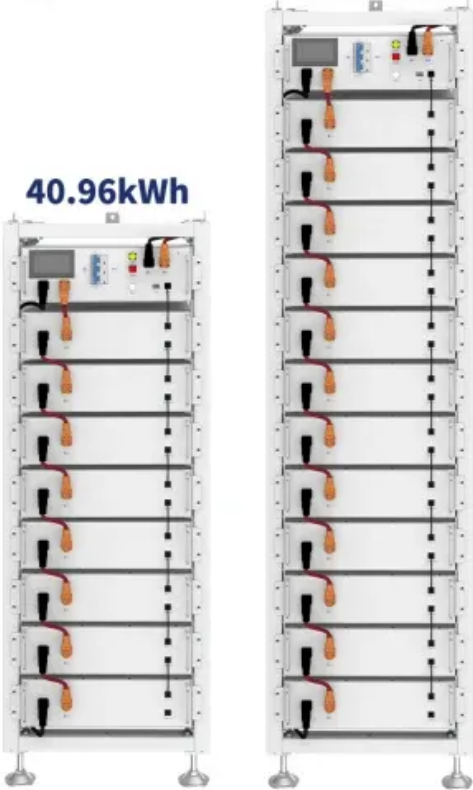

San Salvador Telecom Energy Storage Cabinet

ESS

61.44kWh

40.96kWh

Overview

You get the highest efficiency for telecom cabinet power when you use a hybrid Grid+PV+Storage system. Telecom Power Systems now use renewables like solar and wind at a global adoption rate.