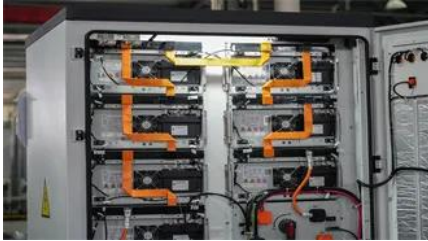

San Salvador Telecom Energy Storage Cabinet