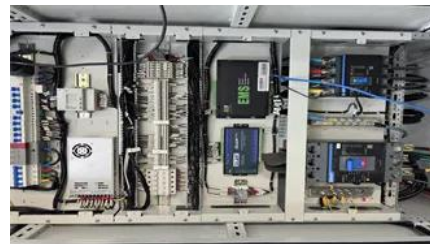

Outdoor Telecom Enclosures & NEMA Cabinets , AmProd

Whether you need a compact fiber distribution unit or a large UPS enclosure, each outdoor telecom box can be configured to support integrated power, fiber optic,