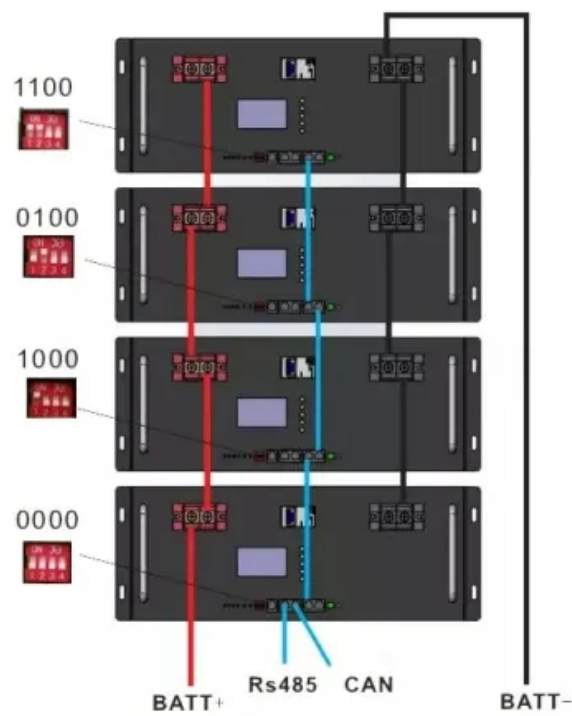

Sao Tome communication base station inverter grid-connected photovoltaic power generation service life

Sao Tome communication base station inverter grid-connected phot

[Would Parsley And Zest From The Trailing Underscore](#)