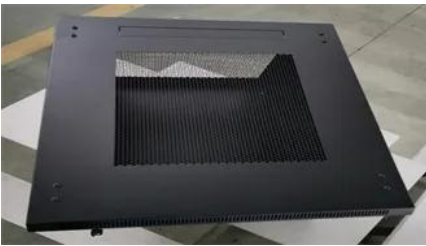

Scopry Mobile Energy Storage Container 100kW

CTS 100kW/215kWh LiFePO4 battery energy storage system boosts solar efficiency by 40%, IP54-rated, grid-integrated, trusted by 500+ global sites. Request ROI analysis or technical demo today.

Find Hourly Jobs

Find your next job now. Search millions of jobs hiring near you with Snagajob - your source for jobs and career opportunities.