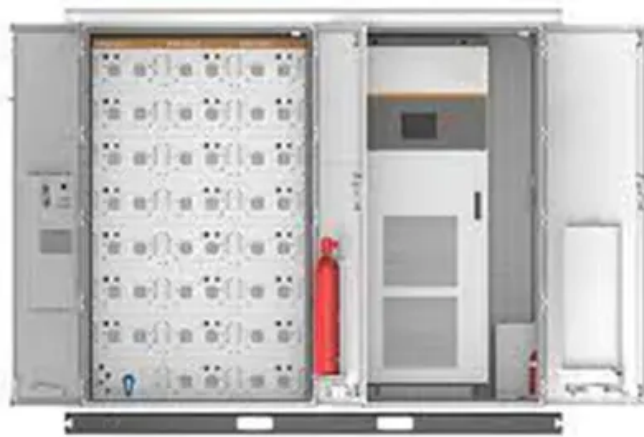

# Shopping mall uses a 10kW panama energy storage cabinet

## Shopping mall uses a 10kW panama energy storage cabinet

---