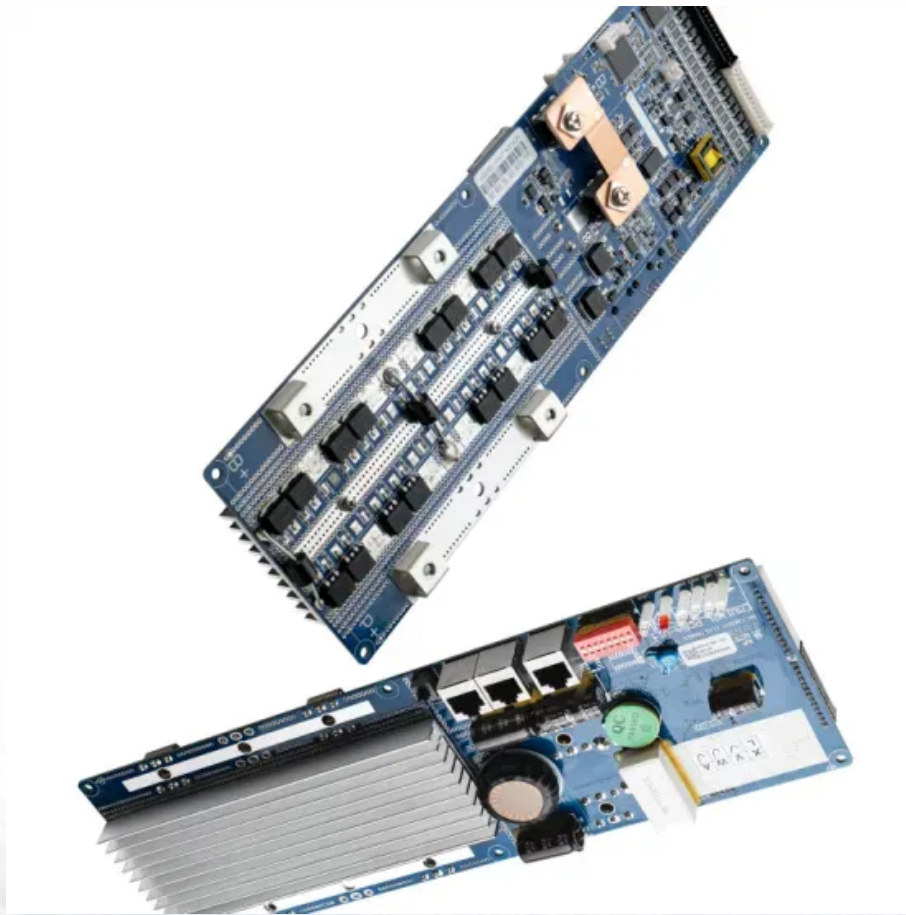

Singapore outdoor communication cabinet IP54 used for battery swapping stations

Singapore outdoor communication cabinet IP54 used for battery sw

Products

The Delta OutD cabinet is the choice from the tropics to the arctic when space is scarce or site density needs to be increased cost-effectively. The Delta OutD series offers several size options, ensuring

Spanners International Pte Ltd ,

Widely used across regional utilities boards, Spanners' Feeder Pillars are fully type-tested to IEC 60529 and certified under IP54/55. The Dreins Feeder Pillar also incorporates Dreins Fuse Switches, rigidly