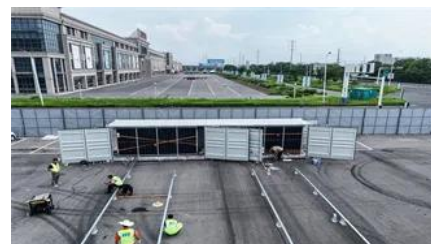

[Commercial Solar Company , Residential Solar Panel Installers in OKC](#)

Our easy-to-use calculator helps you discover your property's solar potential in just a few clicks. Whether it's for your home or business, you can get an idea of potential savings, energy production, and the