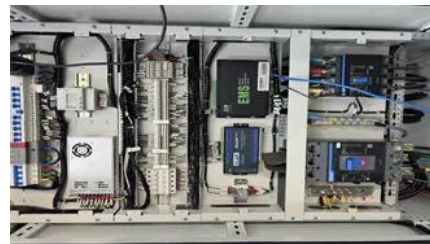

GCL Solar N-type 710W Bifacial Solar Panel GCL

With a bifacial design, it captures sunlight from both sides, ensuring superior energy yield in various environments. Ideal for residential and commercial solar projects.