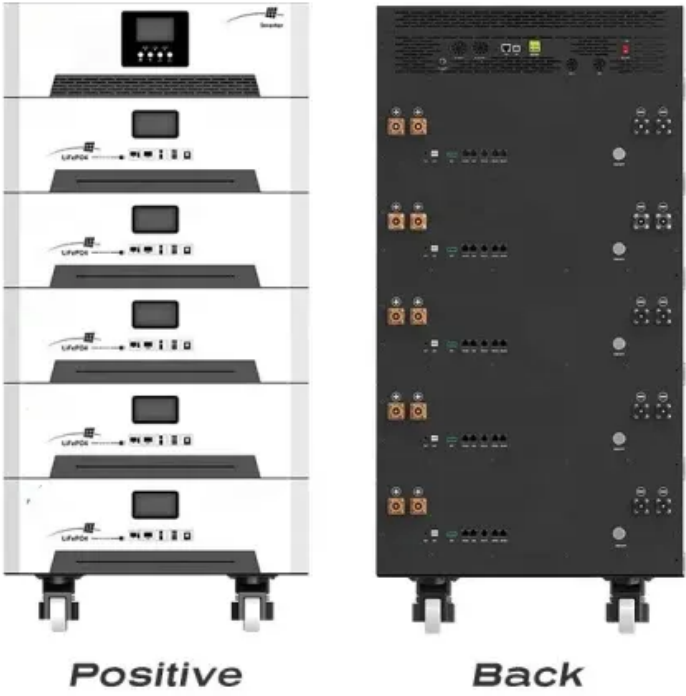

Subway User Outdoor Energy Storage Cabinet 1500V

Subway User Outdoor Energy Storage Cabinet 1500V

PCS-9567TU-1000/1250/1375/1575/1750

High integration Modular design, convenience for operation and maintenance Unit building block function, support parallel connection of multiple cabinets on the AC side Power and energy density