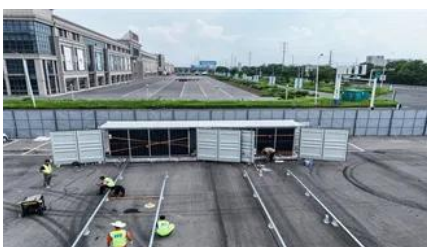

1100 Watt Pure Sine Wave Inverter, 12V DC to 110V

1100 Watt Pure Sine Wave Inverter, 12V DC to 110V 120V AC Converter with Two AC Outlets, USB Ports, Type-C ports, Remote Controller,