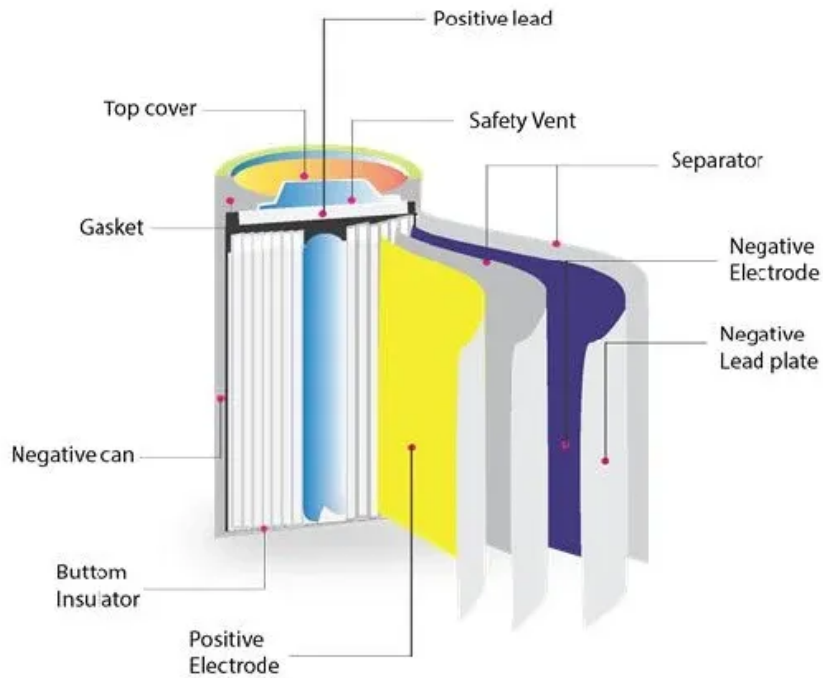

Swaziland Microgrid Energy Storage Battery Cabinet

Overview

With the core objective of improving the long-term performance of cabin-type energy storages, this paper proposes a collaborative design and modularized assembly technology of cabin-type energy storages with capabilities of thermal runaway detection and.