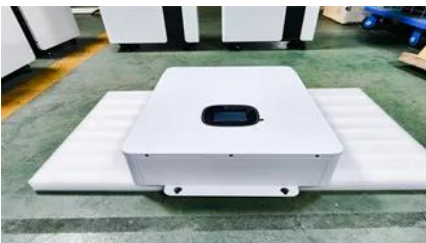

Swedish lithium energy storage power supply customization

60V LITHIUM BATTERY PACK CUSTOMIZATION IN

FTMRS SOLAR specializes in photovoltaic power generation, solar energy systems, lithium battery storage, photovoltaic containers, BESS systems, commercial storage, industrial storage, PV