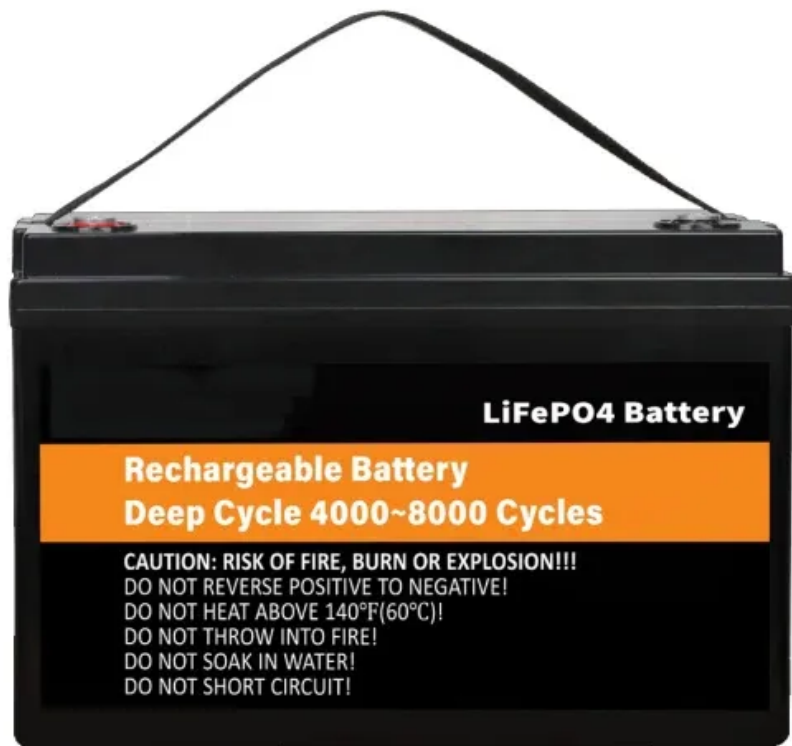

Swiss solar-powered communication cabinet uninterruptible power supply cabinet in stock

Swiss solar-powered communication cabinet uninterruptible power

Outdoor Photovoltaic Telecom Energy Cabinet

Each outdoor photovoltaic telecom energy cabinet is built for harsh outdoor telecom and edge usage, characterized by durability, flexibility, and intelligent control to provide unshakeable power supply.

Base Station Energy Cabinet

The Base Station Energy Cabinet is a fully enclosed, weather-resistant telecom energy cabinet designed to provide reliable power distribution and battery backup for outdoor communication networks.