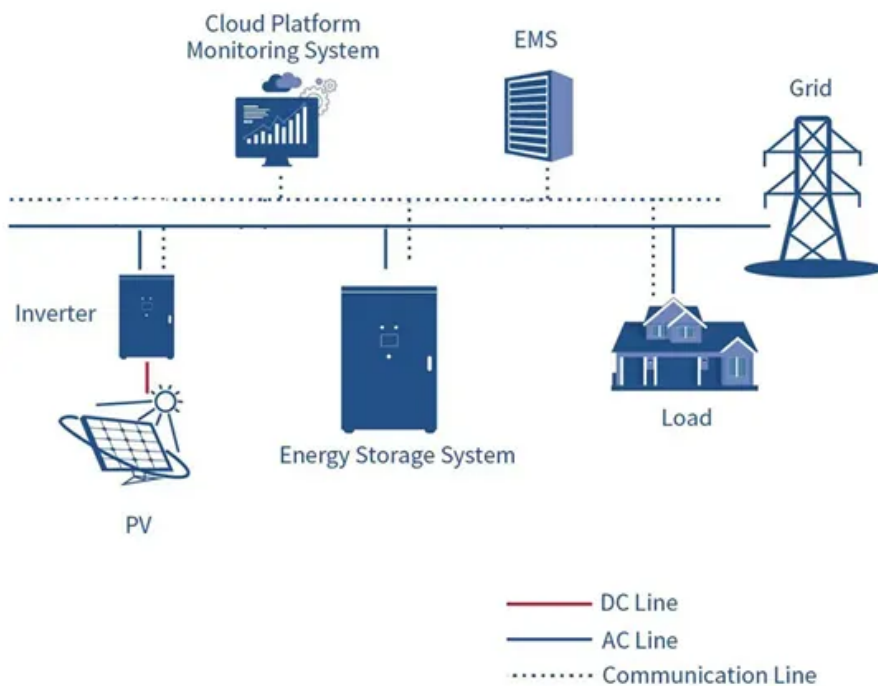

Switching power supply for photovoltaic energy storage

Overview

A solar automatic transfer switch allows you to use a PV system alongside a backup power source.

Switching power supply for photovoltaic energy storage

switching

Change from one product or service provider to another. (computing, networking) The process of transferring data packets from one device to another in a network, or from one network to

What Is Network Switching?

Switching in IT and computer networking is the transfer of data packets, or blocks of data, through a network switch. Switches transfer data from source ports on devices such as computers to

Contact , Queens Road Medical Practice