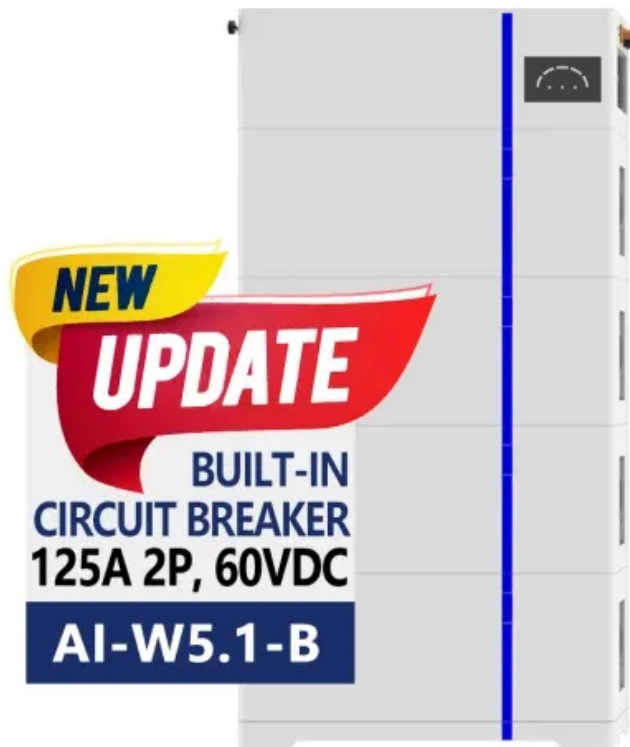

Tcl photovoltaic panel multiple

ESS

Tcl photovoltaic panel multiple

TCL TV discussion thread IV

Just info: Since last week in some countries C728 and C825 models, selling with Google TV out of box On box itself, is clearly stated Google TV (no more Android TV). TCL placed on