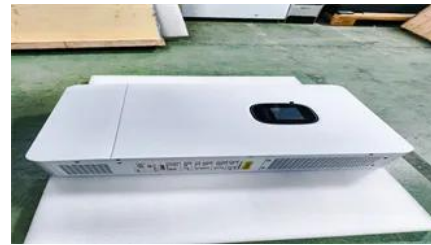

[What is Communication: Meaning, Types, Importance and Barriers](#)

Understand what is communication with types, importance, & barriers. Learn how good communication improves life & work. Read the full guide and clear examples today!