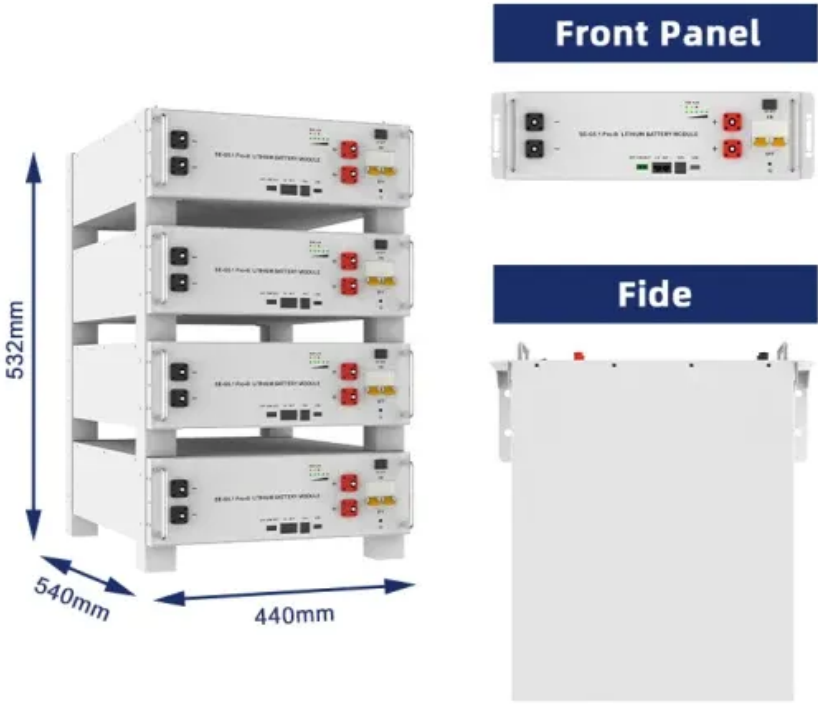

Thimphu temporary solar integrated energy storage cabinet wholesale

Thimphu temporary solar integrated energy storage cabinet wholes

[Thimphu Travel Guide 2025/26: Things to Do in Thimphu](#)

Thimphu, the capital of Bhutan, is a city with a population of over 100,000 people located in western central Bhutan. Not only is the city well-known for its rich culture and numerous Buddhist sites, but it