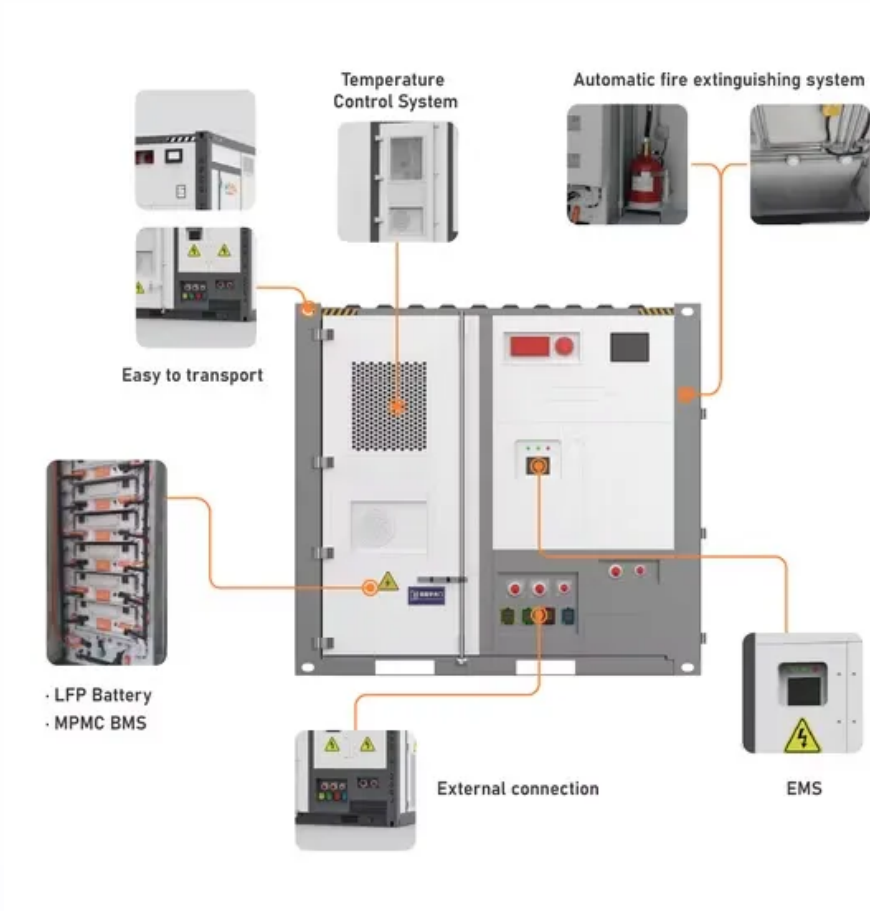

UPS host and battery cabinet photos