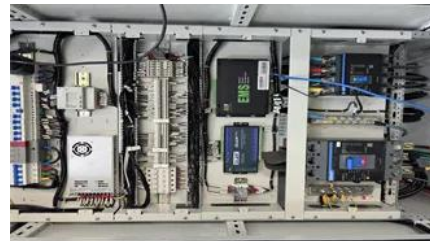

[Game of Thrones actor dies aged 35 after 3-year health battle](#)

Game of Thrones actor Michael Patrick passed away on Tuesday after a three-year battle with motor neurone disease (MND), a rare neurological condition that destroys the nerves controlling