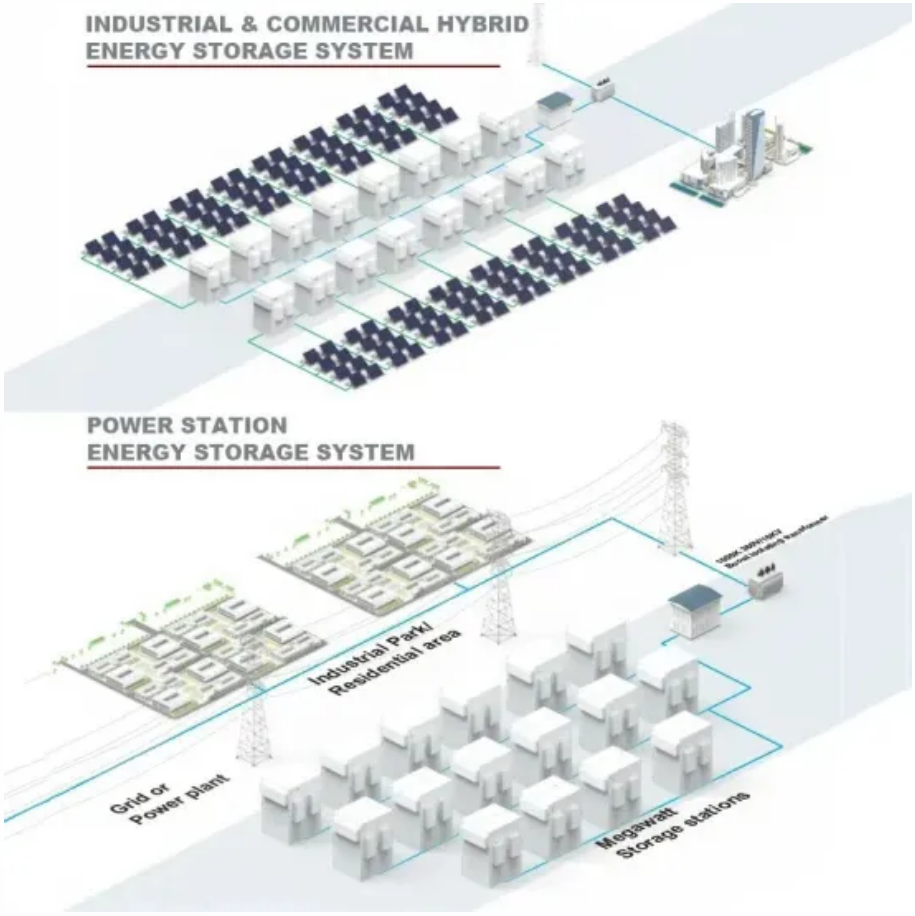

Weight of 285w photovoltaic panel